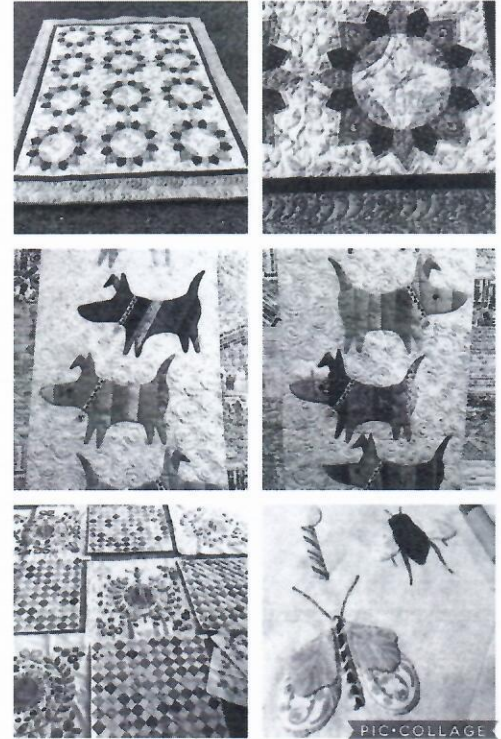

PIC•COLLAGE

2020 FALL RETREAT - TREEHAVEN

Wish we could give you a more solid status report about the Treehaven Fall Retreat scheduled for October 28 through November 1, 2020. As of this date, their website still indicates the facility is closed until further notice. The UW system makes the policies based on current conditions and recommendations and right now, we just don't know what the Fall will bring on any front. We still have our reservation in place and will keep everyone posted with any further updates. Of course, any deposits you have made will be either refunded or held over until 2021 should we have to cancel completely. But for now, let's think positively and please, everyone - stay safe and well.

Above:

Pat Taylor show and tell