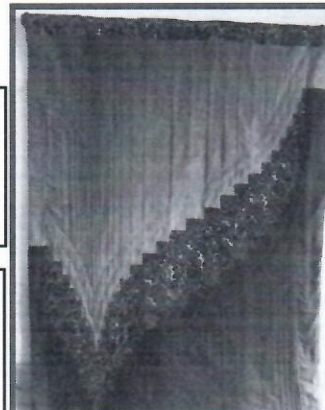

Above:

Pat Taylor show and tell

Right: The Bargello quilt hanging was done very early March in a class at WI Rapids designed by Sue Weaver, called Checkmark Kai Oelke

Left: Tower Bridge, pattern designed by Villa Rosa Designs, from Antoinette's.