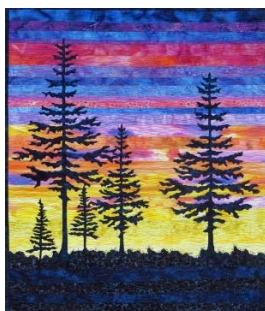

Last Light - $40

(Includes pre-cut trees)

June 28, 2022 – Zipped Bag by Linda Maly – Class to be held after guild meeting. No signup or class fee. Please bring the following supplies to the class.

Small bag - 7 ½" L x 2 ½" H x 2" D Large bag: 9 ½" L x 3 ½" H x 2" D

Supplies:

- 2 - 11" Fabric squares for small, 2 – 13" Fabric squares for large
- Fusible Fleece, medium loft or batting
- Pellon 101 woven stabilizer
- 1 Zipper, polyester – 14" for small bag, 16" for large
- 3"x5" piece of template plastic or an index card
- Sewing Machine, Zipper foot (if you have one), Scissors, Pins, Thread, Small Square ruler